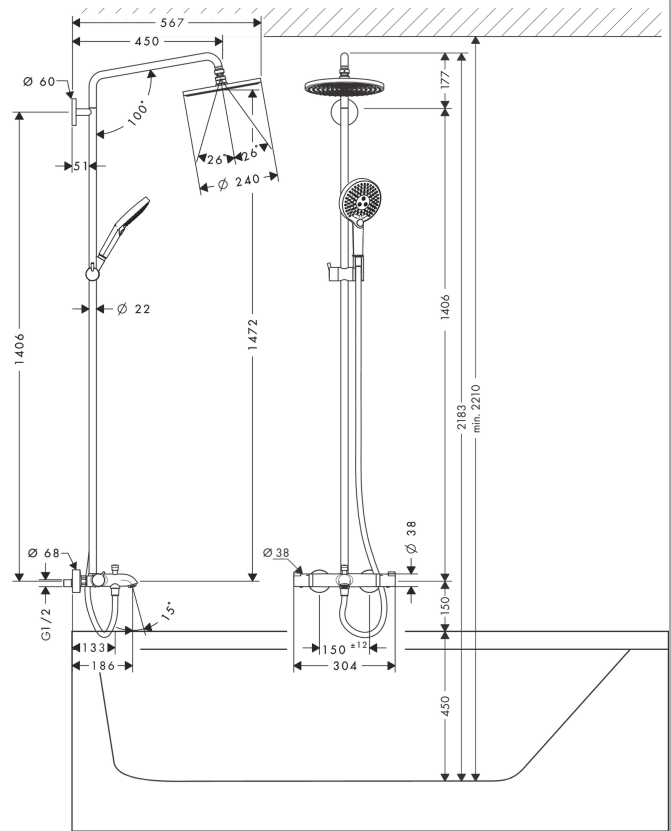

Raindance S
Showerpipe 240 1jet with bath thermostat
Finish: **Chrome** Article Number: **27117000**

Installation examples