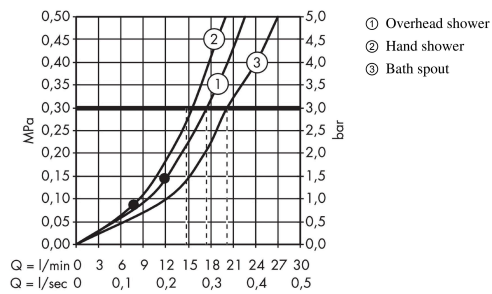

##### product features

- consists of: overhead shower, hand shower, bath thermostat, shower hose, slider, shower bar
- overhead shower Raindance S 240 Air
- shower head size overhead shower: 236 mm
- spray type overhead shower: RainAir
- spray disc surface: chrome
- flow rate RainAir spray (at 3 bar): 17 l/min
- flow rate bath filler: 20 l/min
- spray type hand shower: Rain, RainAir, Whirl
- flow rate of hand shower at 3 bar: 15,5 l/min
- maximum flow rate for Showerpipe at 3 bar: 20 l/min
- minimum flow pressure: 1 bar
- max. operating pressure: 10 bar
- ball-joint: overhead shower angle adjustable
- pipe can be shortened in height
- shower bar diameter: 22 mm
- height-adjustable hand shower holder
- shower arm length overhead shower: 460 mm
- swivel shower arm
- thermostat Ecostat Comfort
- safety stop at 40°C
- adjustable hot water limitation
- outlets controlled via turning handle
- suitable for continuous flow water heaters
- mounting type: exposed installation
- connection dimension DN15
- connection thread G ½
- centre distance 150 ± 12 mm
- intrinsically safe against backflow
- 3 functions

#### Technology

**Raindance S**  
**Showerpipe 240 1jet with bath thermostat**  
 Finish: **Chrome** Article Number: **27117000**

**Product image**

**Scale drawing**

**Flowchart**

**Raindance S**  
**Showerpipe 240 1jet with bath thermostat**  
 Finish: **Chrome** Article Number: **27117000**