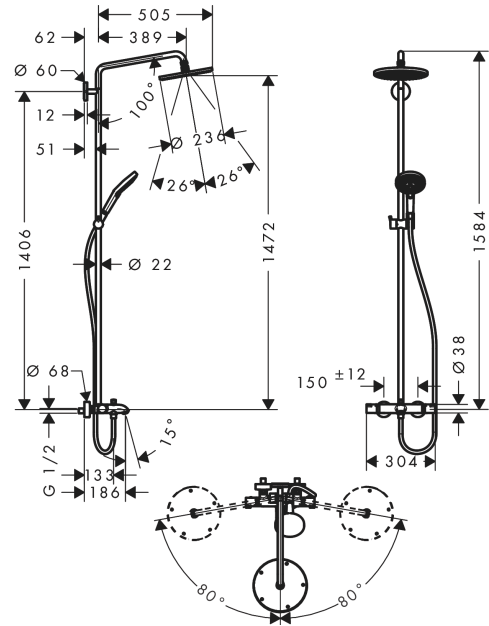

Scale drawing