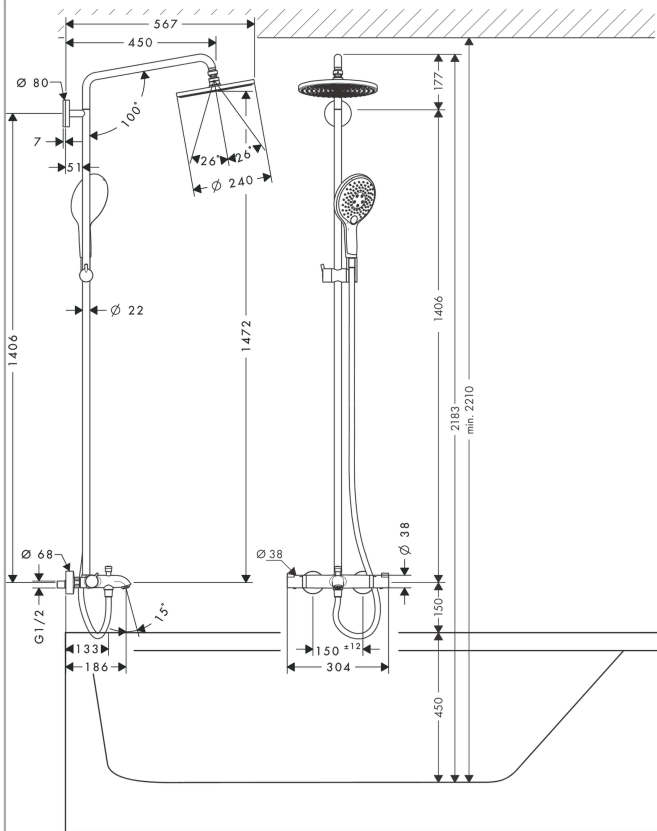

Raindance S
Showerpipe 240 1jet with bath thermostat
Finish: **Chrome** Article Number: **27117000**

Installation examples