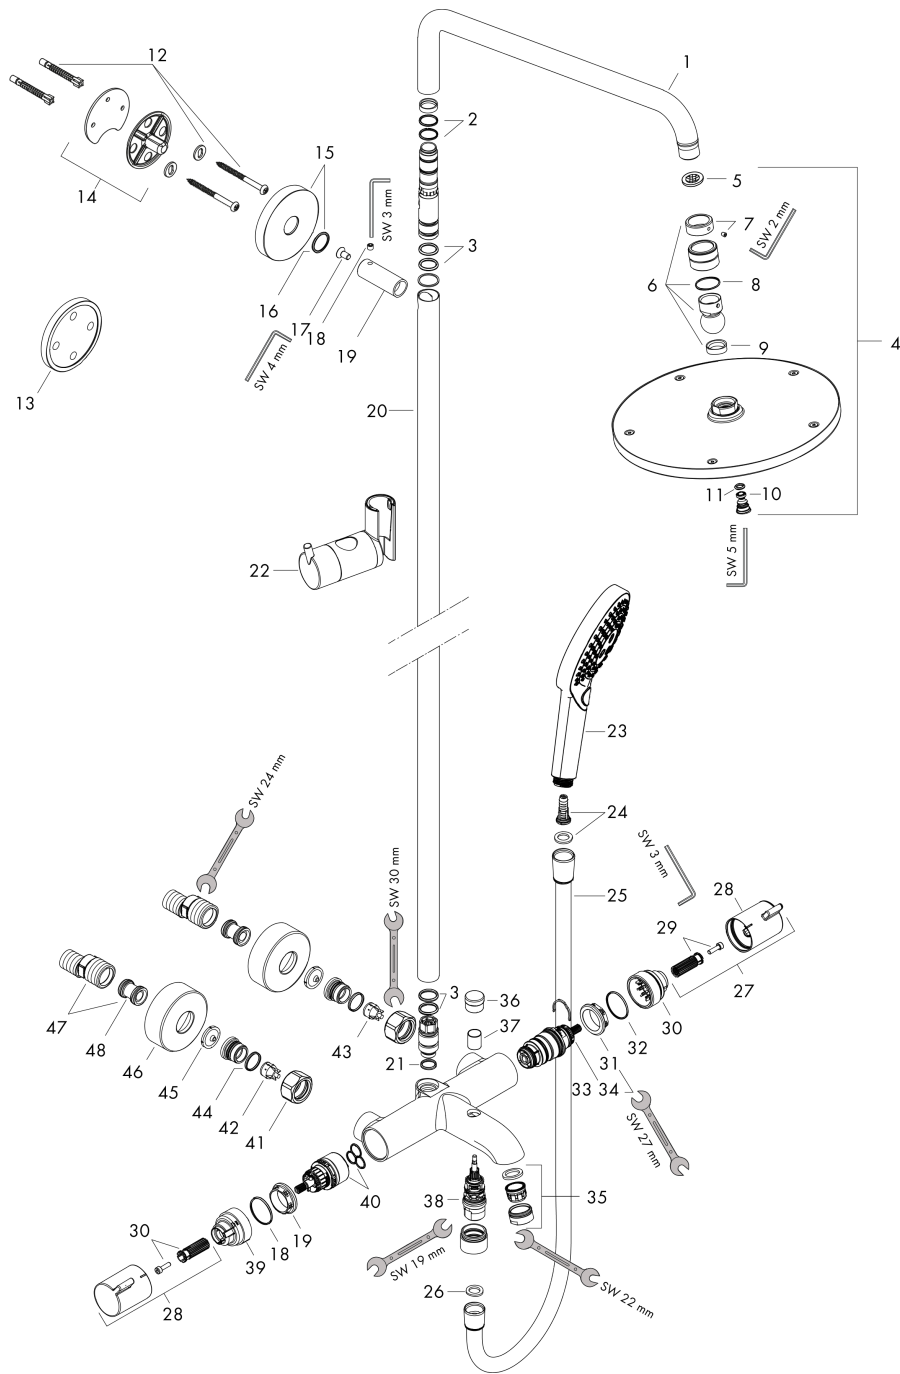

Raindance S
Showerpipe 240 1jet with bath thermostat
Finish: **Chrome**   Article Number: **27117000**

Exploded Drawing

Year of production: >12/20

Raindance S
Showerpipe 240 1jet with bath thermostat
Finish: **Chrome** Article Number: **27117000**

Spare part list

Year of production: >12/20

Pos.	Description	Article Number	PC	PU
1	shower arm	95916000	16	1
2	O-ring 16x1,5	98483000	1	1
3	O-ring 15x2,5	98131000	1	1
4	head shower Ø 240 mm	92210000	20	1
5	filter packing	94246000	1	1
6	ball joint	98941000	9	1
7	lock washer	98942000	6	1
8	seal	97606000	2	1
9	lever collar	97536000	2	1
10	air jet	95794000	8	1
11	O-ring 7x2	98419000	1	1
12	mounting set	96179000	4	1
13	tile-matching-disk 7 mm	95239000	5	1
14	wall flange	95688000	8	1
15	escutcheon Ø 60 mm	95692000	6	1
16	O-ring 20x2,5	92602000	2	1
17	screw	92137000	2	1
18	hollow set screw M6x5	98447000	1	1
19	sleeve	92166000	9	1
20	pipe 1400 mm	95983000	16	1
21	O-ring 12x2,25	98382000	1	1
22	support, assy	97651000	13	1
23	handshower	26530000	98	1
24	filter insert	97708000	2	1
25	shower hose Isiflex'B 2,00 m	28274000	98	1
26	seal	98058000	1	1
27	handle	95836000	8	1
28	pushbutton	92848000	2	1
29	handle fixing set	95843000	3	1
30	safety set	95839000	6	1
31	nut	98913000	6	1
32	O-ring 26x1,5	98390000	1	1
33	thermostat cartridge	98282000	14	1
34	cartridge for exchanged connections	92373000	18	1
35	aerator M24x1 (30 l/min)	96512000	5	1
36	diverter knob	96466000	5	1
37	sleeve	97738000	2	1
38	selector assy	94077000	9	1
39	safety set	95984000	9	1
40	shut off unit with selector	98283000	12	1
41	set of nuts	96157000	8	1